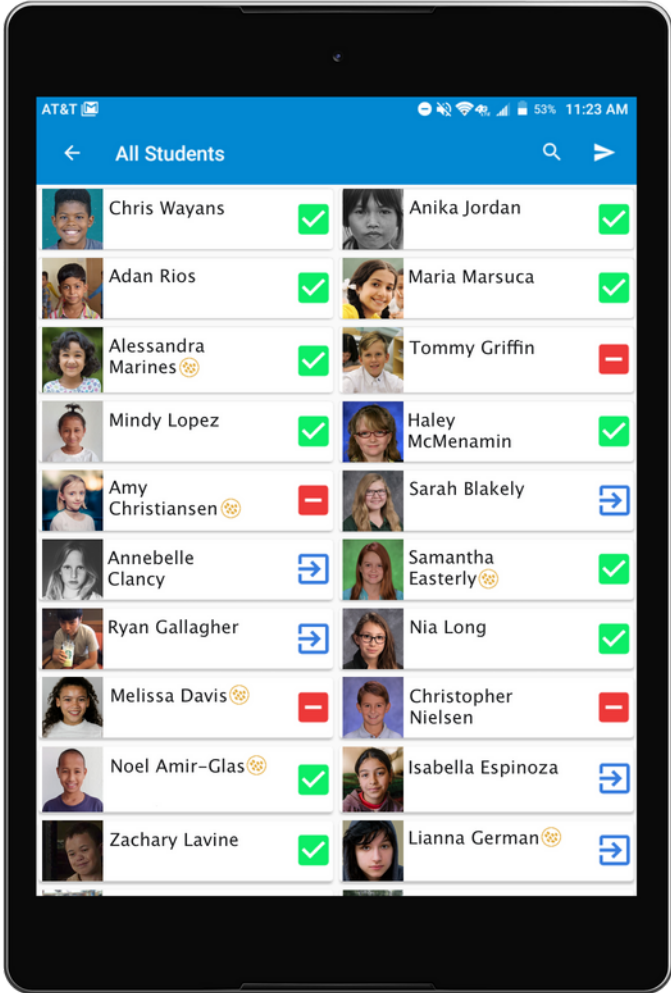

APHELIA

ATTENDANCE APP

Ensuring Child Safety

Aphelia Student Connect automates the attendance management of students in classroom. It is a product by **Technuf** from their Aphelia Connected School Solution.

1 REAL TIME ATTENDANCE
It allows users to check in/check out students with guardians' signature. This information is stored and accessible real time.

2 ELECTRONIC SIGNATURE
With the Check Out feature coupled with Guardians' signature provides enhanced student safety.

3 AUTHORIZED PICKUP
Parents have a web portal to manage Authorized Pickups, view Student Details.

4 PARENT NOTIFICATION
When a child is absent, admins can send email and/or text notification from the system.

5 SCHEDULE ABSENCE
Parents can simply schedule an absence from the portal which immediately flags the teachers' rosters. No more phone calls!

6 REPORTING
Enables admins to monitor attendance of all classes through real-time reporting.

6290 Montrose Road,
Rockville, MD 20852
www.technuf.com

Call for Demo

+1 301 526 7888

aphelia.support@technuf.com

OUR PARTNERS AND CLIENTS

National Institutes of Health